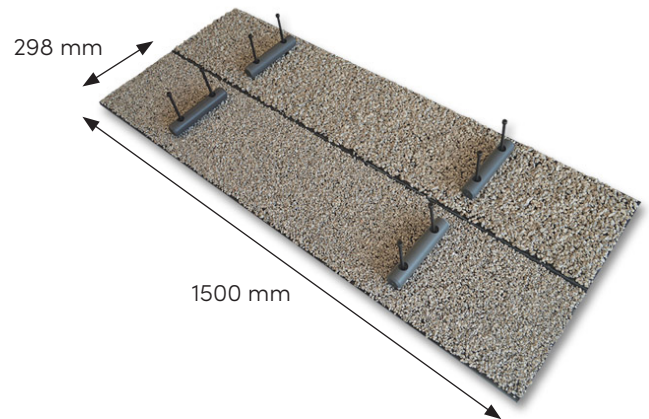

ROUGHENED BED - SAND (FC300K2)

One set of three 1500 mm weighted lengths of sand flume bed (with removable handles to aid fitting and removal). The sand grade used is 1–2 mm. Used to simulate flow over sandy beds.

ROUGHENED BED - TURF (FC300K3)

One set of three 1500 mm weighted lengths of flume bed (with removable handles to aid fitting and removal). The bed is textured to resemble turf. Used to simulate flow over vegetated beds.

ROUGHENED BEDS - GRAVEL (FC300K)

DIMENSIONS (EACH SECTION):

Length: 1500mm; width: 298 mm;

height (no handles): 15 mm; height (with handles): 155 mm

WEIGHT: 12kg

ROUGHENED BED - SAND (FC300K2)

DIMENSIONS (EACH SECTION):

Length: 1500mm; width: 298 mm;

height (no handles): 12 mm; height (with handles): 155 mm

WEIGHT: 12kg

ROUGHENED BED - TURF (FC300K3)

DIMENSIONS (EACH SECTION):

Length: 1500mm; width: 298 mm;

height (no handles): 25 mm; height (with handles): 155 mm