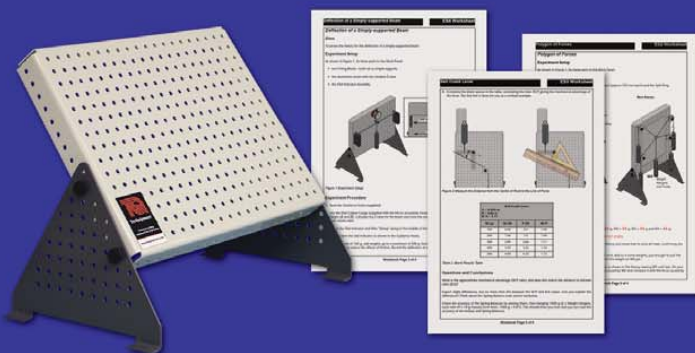

CONVENIENT STORAGE

Kits are housed in tough, stackable trays.

Purpose-built mobile storage unit offers you the flexibility to expand your range.

LONG-LASTING WORK PANEL

Rugged, compact and easy to use – the Engineering Science work panel comes with over 1000 pages of worksheets, notes and lecturer material in PDF format.