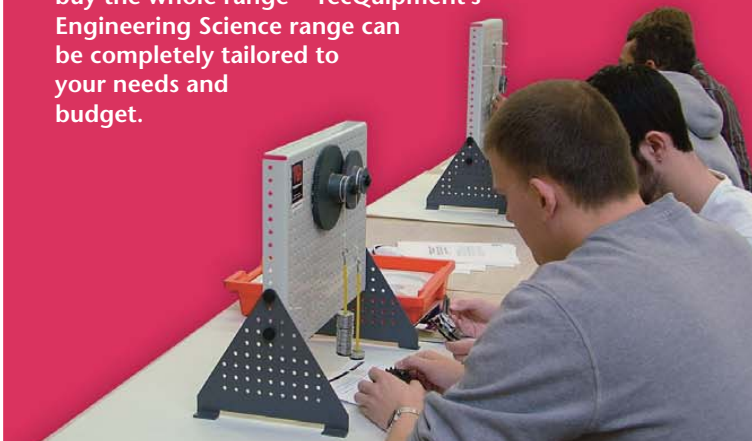

FLEXIBLE ORDERING

Start with one panel and one experiment, a bundle or buy the whole range – TecEquipment's Engineering Science range can be completely tailored to your needs and budget.