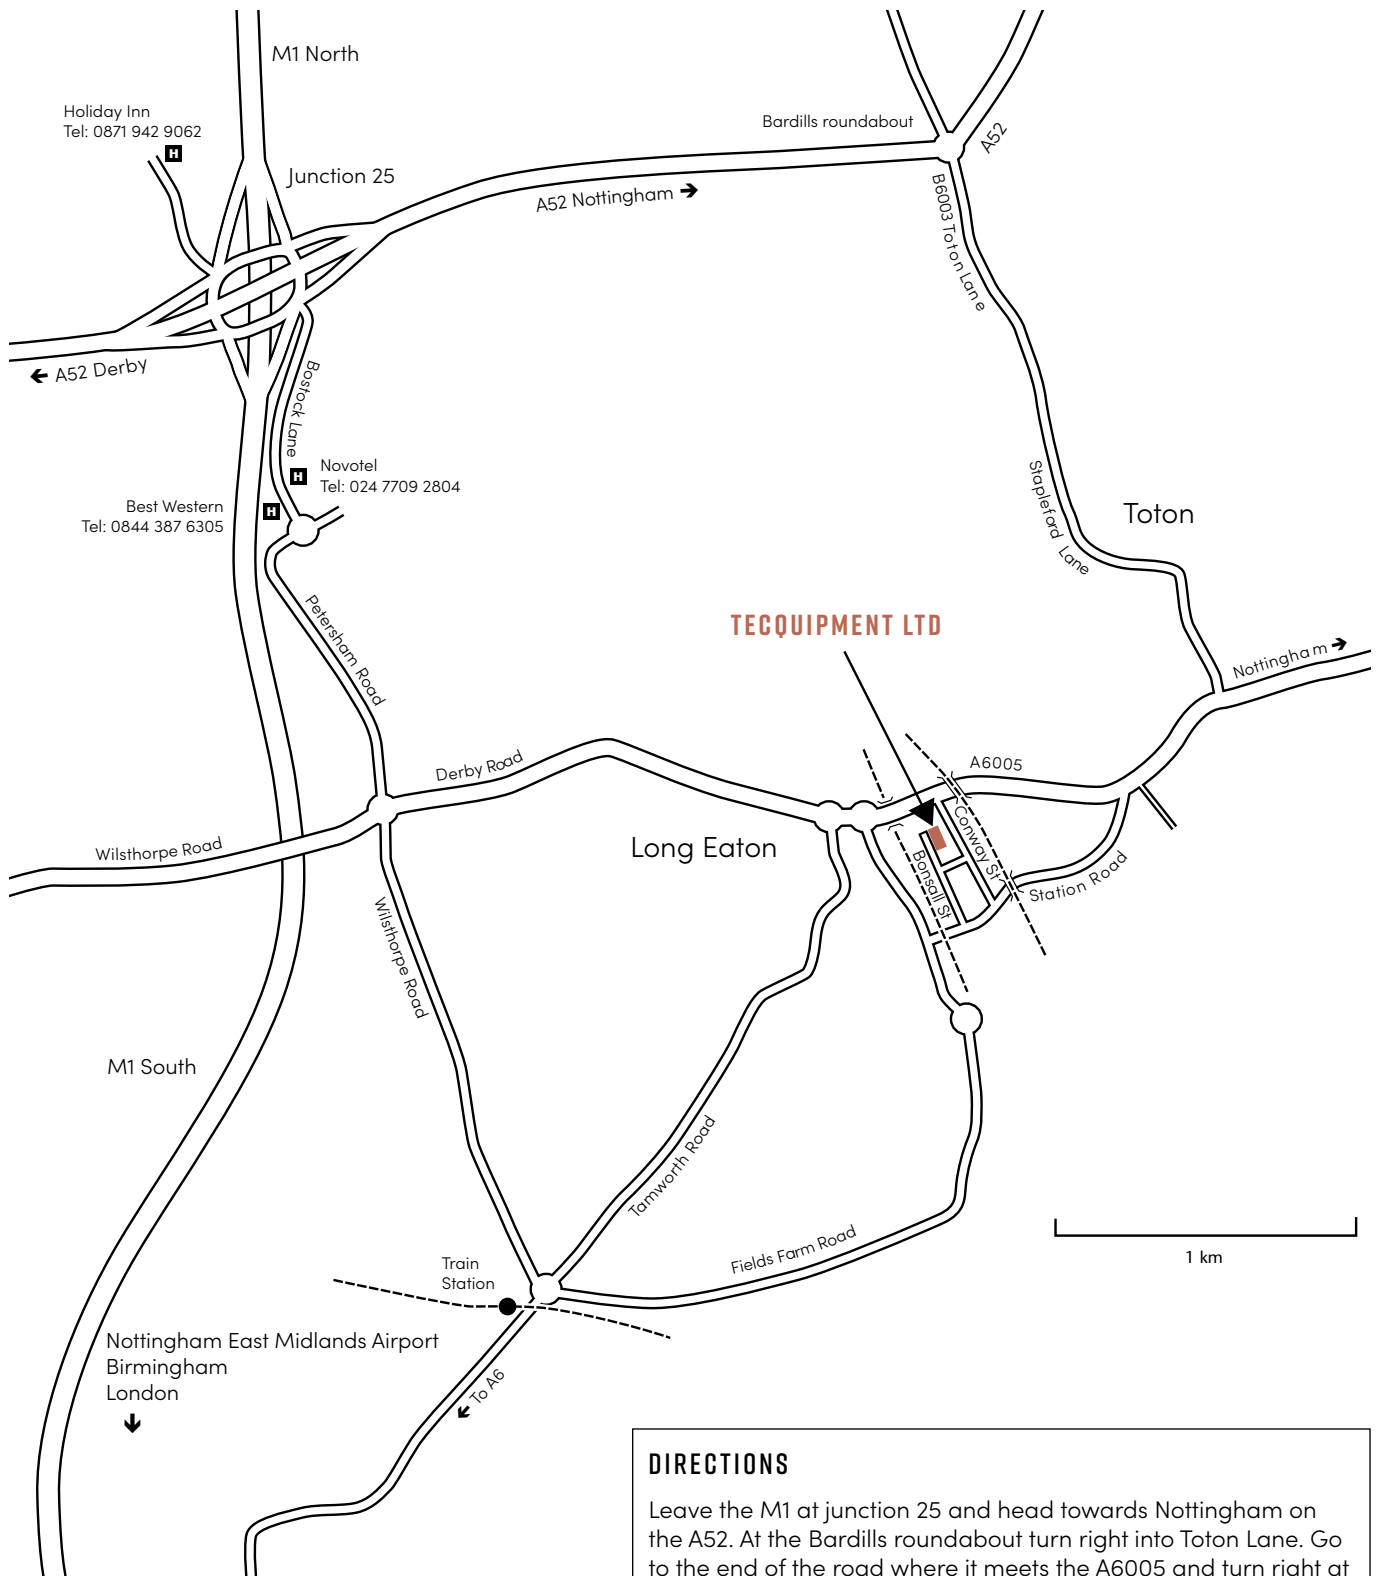

TECQUIPMENT

HOW TO FIND TECQUIPMENT

DIRECTIONS

Leave the M1 at junction 25 and head towards Nottingham on the A52. At the Bardills roundabout turn right into Toton Lane. Go to the end of the road where it meets the A6005 and turn right at the traffic lights towards Long Eaton.

Immediately after going under the railway bridge turn left into Conroy Street. Take the next right and then turn right again into Boursall Street.

TecEquipment is at the end of the road on the right-hand side. Car parking for visitors is in front of the main steps to Reception.